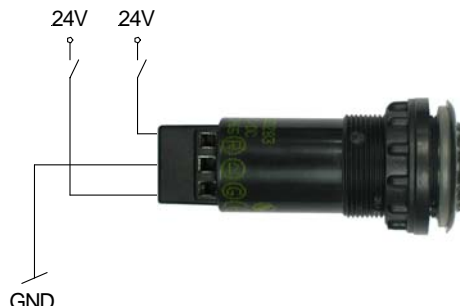

Specifications:

Part-Number	952RG3DZ83
Voltage	24V DC
Current	red=40mA / green=40 mA
Intensity (measured in a distance of 50cm)	red=34.6 lux / green=80.5 lux
Wavelength green	525nm
Wavelength red	634nm
Operating Temperature	-30°C - +60°C
Housing	Thermoplast ABS meets UL94V-0/1,6

Schematic Wiring

Common (-)

Dimensions

1. All specifications according to information from our manufacturers, without additional guarantee on our part
2. All dimensions are in millimetres
3. Tolerance is ± 0.25 mm unless otherwise specified
4. Specifications are subject to change without notice