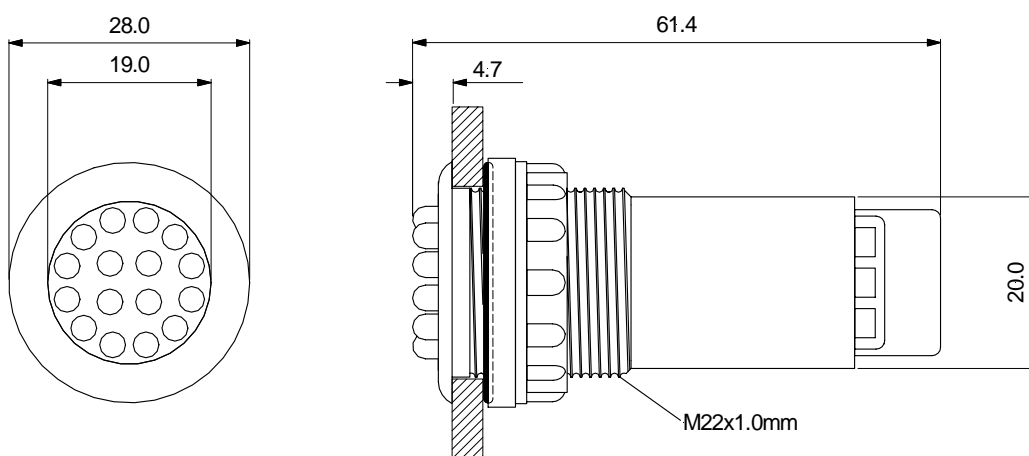

red/green off

green on

red on

red/green on

**Specifications:**

<b>Part-Number</b>	<b>952RG3DZ83</b>
<b>Voltage</b>	24V DC
<b>Current</b>	red=40mA / green=40 mA
<b>Intensity</b> (measured in a distance of 50cm)	red=34.6 lux / green=80.5 lux
<b>Wavelength green</b>	525nm
<b>Wavelength red</b>	634nm
<b>Operating Temperature</b>	-30°C - +60°C
<b>Housing</b>	Thermoplast ABS meets UL94V-0/1,6

**Schematic Wiring**

**Common (+)**

**Common (-)**

**Dimensions**

1. All specifications according to information from our manufacturers, without additional guarantee on our part
2. All dimensions are in millimetres
3. Tolerance is  $\pm 0.25$ mm unless otherwise specified
4. Specifications are subject to change without notice